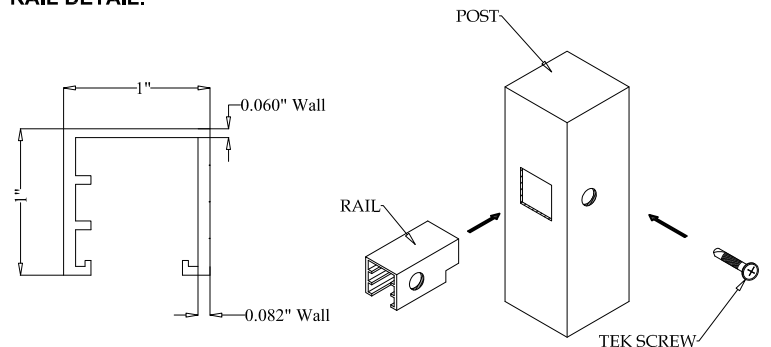

- Black
- Bronze
- White
- Green

BALL
STYLE
CAP

FLAT
STYLE
CAP

POST DETAIL:

STANDARD 2" RESIDENTIAL POST

PICKET DETAIL:

RESIDENTIAL PICKET

RAIL DETAIL: