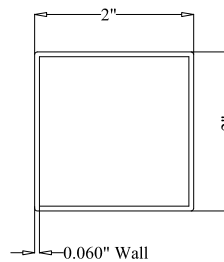

OPTIONS:

Fence Height:

- 3 ft
- 3 1/2 ft
- 4 ft
- 4 1/2 ft
- 5 ft
- 6 ft

Post Size:

- 2" Square
- 2 1/2" Square

Cap Style:

- Ball Style
- Flat Style

Color:

- Black
- Bronze
- White
- Green

BALL
STYLE
CAP

FLAT
STYLE
CAP

POST DETAIL:

STANDARD 2" RESIDENTIAL POST

PICKET DETAIL:

RESIDENTIAL PICKET

RAIL DETAIL: