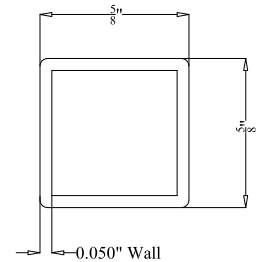

- Black
- Bronze
- White
- Green

BALL
STYLE
CAP

FLAT
STYLE
CAP

POST DETAIL:

STANDARD 2" RESIDENTIAL POST

PICKET DETAIL:

RESIDENTIAL PICKET

RAIL DETAIL: